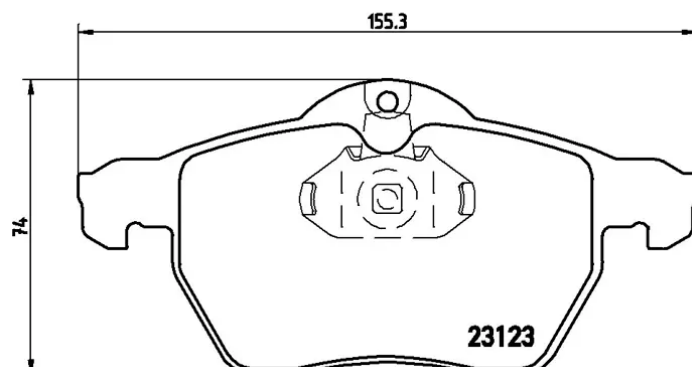

BRAKE PAD

P 59 048

The P 59 048 brake pad is synonymous with reliability

The Brembo brake pad guarantees ultimate safety when braking thanks to the use of more than 100 different compounds, designed according to the type of vehicle and use. Stopping distances reduced to a minimum, maximum driving comfort and silent operation are the most important features of Brembo materials. Brembo brake pads are supplied together with an extensive range of accessories and assembly kits for professional-standard installation.

- ✓ OE-equivalent
- ✓ Brembo quality
- ✓ ECE-R90 certificate
- ✓ Safety
- ✓ Performance
- ✓ Comfort
- ✓ With accessories

Technical specifications

EAN code 8020584061527	Axle Front	Thickness 20 mm
Width 155 mm	Height 74 mm	Braking system Teves
Wear indicator Acoustic	WVA number 23116,23117,23123	Accessories With accessories With anti-squeal shim With piston clip