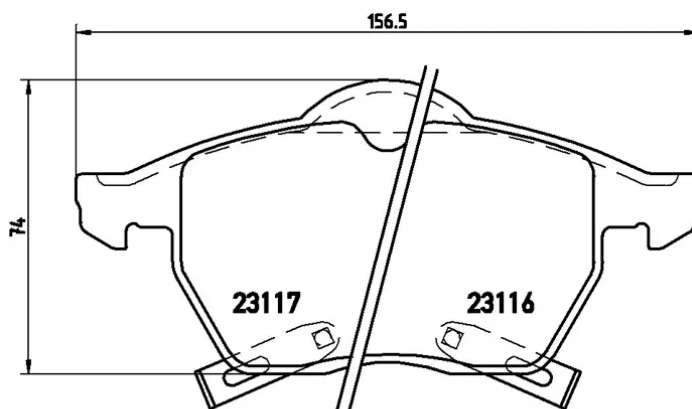

BRAKE PAD

P 59 048

The P 59 048 brake pad is synonymous with reliability

The Brembo brake pad guarantees ultimate safety when braking thanks to the use of more than 100 different compounds, designed according to the type of vehicle and use. Stopping distances reduced to a minimum, maximum driving comfort and silent operation are the most important features of Brembo materials. Brembo brake pads are supplied together with an extensive range of accessories and assembly kits for professional-standard installation.

- ✓ OE-equivalent
- ✓ Brembo quality
- ✓ ECE-R90 certificate
- ✓ Safety
- ✓ Performance
- ✓ Comfort
- ✓ With accessories

Technical specifications

EAN code 8020584061527	Axle Front	Thickness 20 mm
Width 155 mm	Height 74 mm	Braking system Teves
Wear indicator Acoustic	WVA number 23116,23117,23123	Accessories With accessories With anti-squeal shim With piston clip