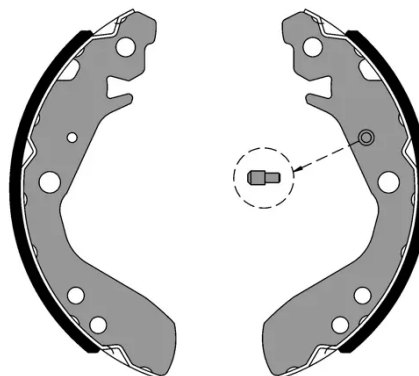

SHOE

S 28 522

The S 28 522 brake shoe is synonymous with reliability

Brembo brake shoes of original equipment quality guarantee the safe and reliable performance of your drum braking system. All Brembo brake shoes are accompanied by a ECE-R90 homologation certificate.

- ✓ OE-equivalent
- ✓ Brembo quality
- ✓ ECE-R90 certificate
- ✓ Safety
- ✓ Durability

Technical specifications

EAN code
8432509665664

Rear

Diameter
180 mm

Width
32 mm

COMPATIBLE VEHICLES

COMPATIBLE OE PART NUMBERS