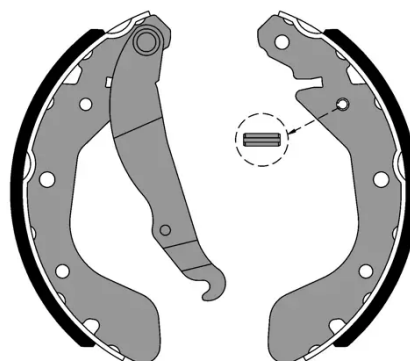

SHOE

S 59 515

The S 59 515 brake shoe is synonymous with reliability

Brembo brake shoes of original equipment quality guarantee the safe and reliable performance of your drum braking system. All Brembo brake shoes are accompanied by a ECE-R90 homologation certificate.

- ✓ OE-equivalent
- ✓ Brembo quality
- ✓ ECE-R90 certificate
- ✓ Safety
- ✓ Durability

Technical specifications

EAN code
8432509642986

Rear

Diameter
200 mm

Width
46 mm

COMPATIBLE VEHICLES

COMPATIBLE OE PART NUMBERS