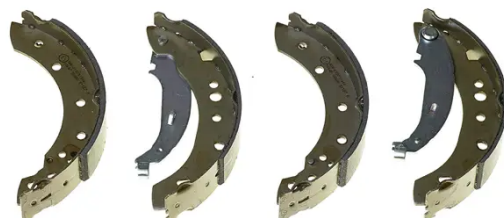

## S 61 527

The S 61 527 brake shoe is synonymous with reliability

Brembo brake shoes of original equipment quality guarantee the safe and reliable performance of your drum braking system. All Brembo brake shoes are accompanied by a ECE-R90 homologation certificate.

- ✓ OE-equivalent
- ✓ Brembo quality
- ✓ ECE-R90 certificate
- ✓ Safety
- ✓ Durability

### Technical specifications

EAN code  
8432509643419

Rear

Diameter  
203 mm

Width  
38 mm

Braking system  
TRW

Parking brake lever  
With handbrake lever

COMPATIBLE VEHICLES