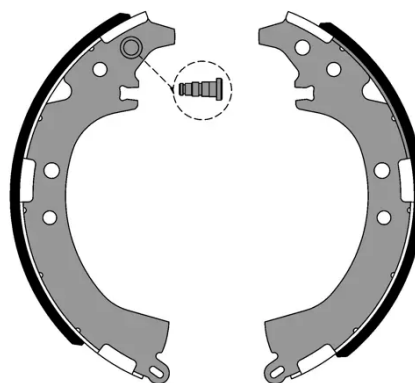

SHOE

S 83 541

The S 83 541 brake shoe is synonymous with reliability

Brembo brake shoes of original equipment quality guarantee the safe and reliable performance of your drum braking system. All Brembo brake shoes are accompanied by a ECE-R90 homologation certificate.

- ✓ OE-equivalent
- ✓ Brembo quality
- ✓ ECE-R90 certificate
- ✓ Safety
- ✓ Durability

Technical specifications

EAN code
8432509644515

Rear

Diameter
229 mm

Width
42 mm

COMPATIBLE VEHICLES

COMPATIBLE OE PART NUMBERS

0449506010	TOYOTA
0449542020	TOYOTA
0449542060	TOYOTA
0449587401	TOYOTA