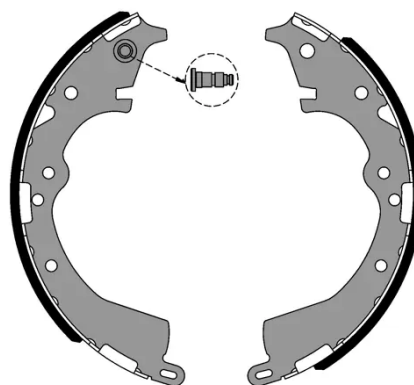

SHOE

S 83 576

The S 83 576 brake shoe is synonymous with reliability

Brembo brake shoes of original equipment quality guarantee the safe and reliable performance of your drum braking system. All Brembo brake shoes are accompanied by a ECE-R90 homologation certificate.

- ✓ OE-equivalent
- ✓ Brembo quality
- ✓ ECE-R90 certificate
- ✓ Safety
- ✓ Durability

Technical specifications

EAN code
8432509665565

Rear

Diameter
254 mm

Width
51 mm

COMPATIBLE VEHICLES

COMPATIBLE OE PART NUMBERS