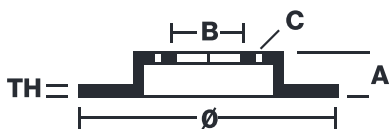

## 08.4917.10

The **08.4917.10** brake disc is synonymous with reliability

The Brembo brake disc is fully interchangeable with an Original Equipment brake disc. The control of the entire production cycle allows Brembo to offer brake discs with outstanding performance levels, reliability, durability and comfort in all conditions of use. All Brembo brake discs are accompanied by the ECE-R90 homologation.

### Technical specifications

EAN code  
**8020584491713**

Axle  
**Rear**

Diameter  $\varnothing$   
**240** mm

Thickness (TH)  
**11** mm

Height (A)  
**40** mm

Number of holes (C)  
**4**

Brake disc type  
**Solid**