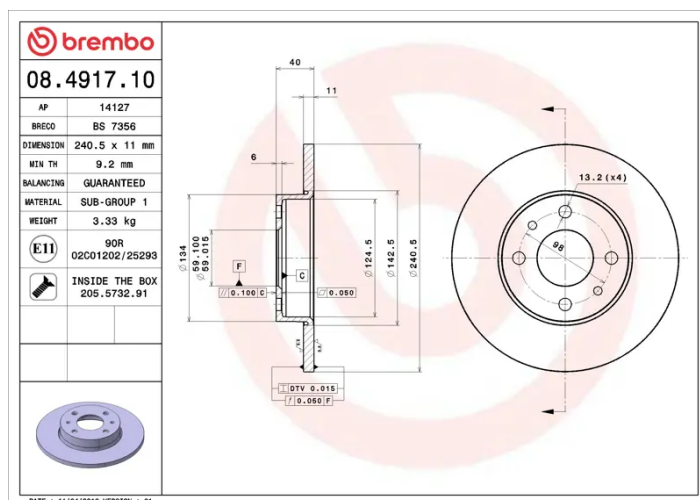

### Technical specifications

EAN code  
**8020584491713**

Axle  
**Rear**

Diameter  $\varnothing$   
**240** mm

Thickness (TH)  
**11** mm

Height (A)  
**40** mm

Number of holes (C)  
**4**

Brake disc type  
**Solid**

Centering (B)  
**59** mm

Min. thickness  
**9,2** mm

Tightening torque  
**98** Nm

**COMPATIBLE VEHICLES**