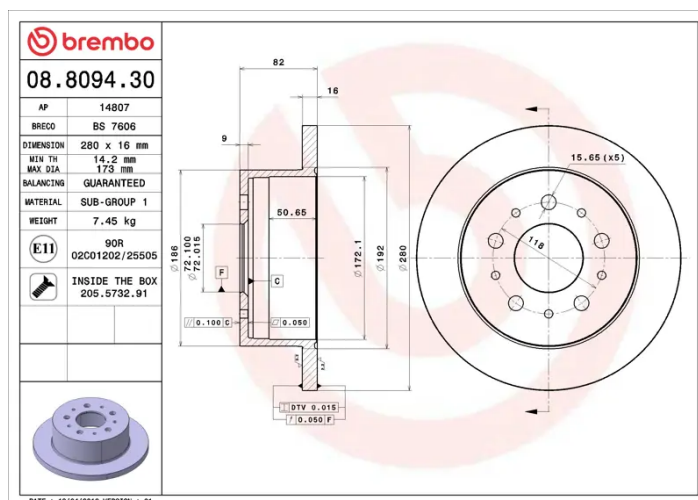

### Technical specifications

EAN code  
**8020584809433**

Axle  
**Rear**

Diameter  $\varnothing$   
**280 mm**

Thickness (TH)  
**16 mm**

Height (A)  
**82 mm**

Number of holes (C)  
**5**

Brake disc type  
**Solid**

Centering (B)  
**72 mm**

Min. thickness  
**14,2 mm**

Tightening torque  
**160 Nm**

COMPATIBLE VEHICLES