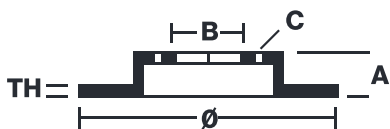

BRAKE DISC

08.9512.27

The **08.9512.27** brake disc is synonymous with reliability

The Brembo brake disc is fully interchangeable with an Original Equipment brake disc. The control of the entire production cycle allows Brembo to offer brake discs with outstanding performance levels, reliability, durability and comfort in all conditions of use. All Brembo brake discs are accompanied by the ECE-R90 homologation.

- ✓ OE-equivalent
- ✓ Brembo quality
- ✓ ECE-R90 certificate
- ✓ Safety
- ✓ Bearing kit

Technical specifications

EAN code
8020584015346

Axle
Rear

Diameter \varnothing
249 mm

Thickness (TH)
9 mm

Height (A)
69 mm