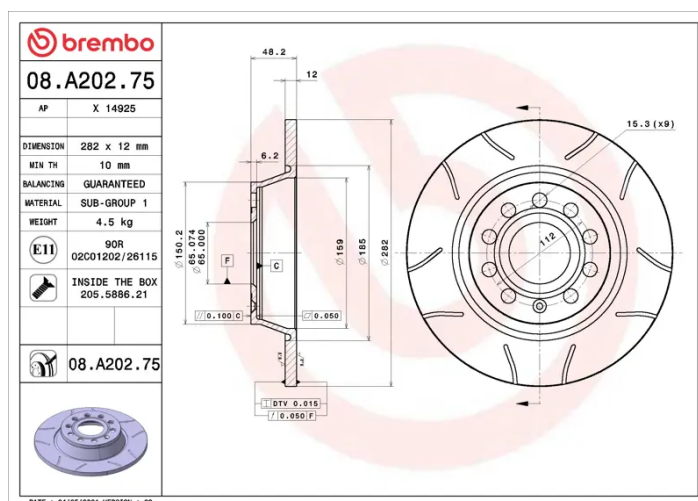

### Technical specifications

EAN code  
**8020584317013**

Axle  
**Rear**

Diameter Ø  
**282 mm**

Thickness (TH)  
**12 mm**

Height (A)  
**48,2 mm**

Number of holes (C)  
**5**

Brake disc type  
**Solid**

Centering (B)  
**65 mm**

Min. thickness  
**10 mm**

Tightening torque  
**120 Nm**

COMPATIBLE VEHICLES