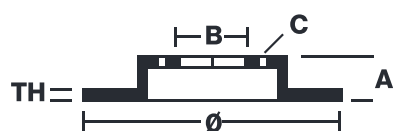

### Technical specifications

EAN code  
**8020584317013**

Axle  
**Rear**

Diameter Ø  
**282 mm**

Thickness (TH)  
**12 mm**

Height (A)  
**48,2 mm**

Number of holes (C)  
**5**

Brake disc type  
**Solid**