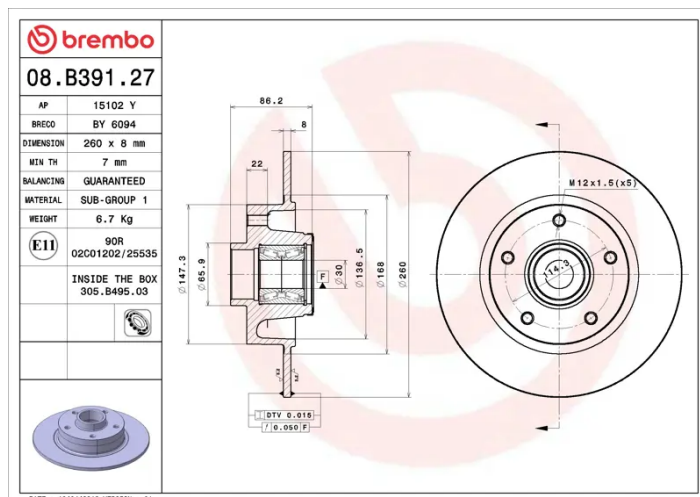

BRAKE DISC

08.B391.27

The **08.B391.27** brake disc is synonymous with reliability

The Brembo brake disc is fully interchangeable with an Original Equipment brake disc. The control of the entire production cycle allows Brembo to offer brake discs with outstanding performance levels, reliability, durability and comfort in all conditions of use. All Brembo brake discs are accompanied by the ECE-R90 homologation.

- ✓ OE-equivalent
- ✓ Brembo quality
- ✓ ECE-R90 certificate
- ✓ Safety
- ✓ Fastening screws
- ✓ Bearing kit

Technical specifications

EAN code
8020584227923

Axle
Rear

Diameter \varnothing
260 mm

Thickness (TH)
8 mm

Height (A)
86 mm

Number of holes (C)
5

Brake disc type
Solid

Centering (B)
30 mm

Min. thickness
7 mm

Tightening torque
110 Nm

COMPATIBLE VEHICLES

COMPATIBLE OE PART NUMBERS