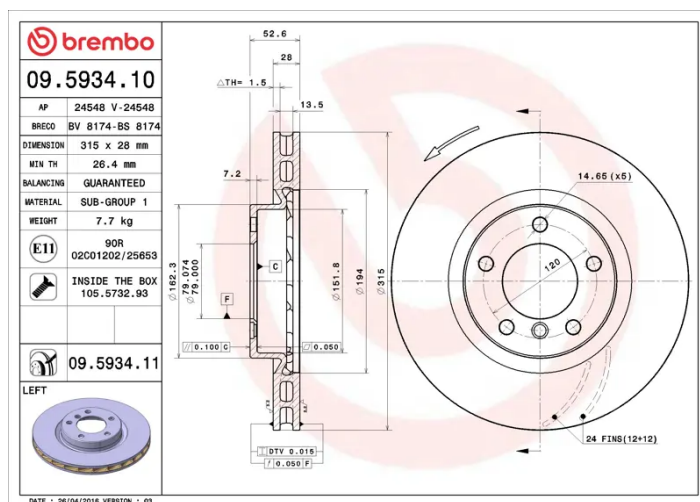

### Technical specifications

EAN code  
**8020584593417**

Axle  
**Front left**

Diameter Ø  
**315 mm**

Thickness (TH)  
**28 mm**

Height (A)  
**53 mm**

Number of holes (C)  
**5**

Brake disc type  
**Ventilated**

Centering (B)  
**79 mm**

Min. thickness  
**26,4 mm**

Tightening torque  
**120 Nm**

COMPATIBLE VEHICLES