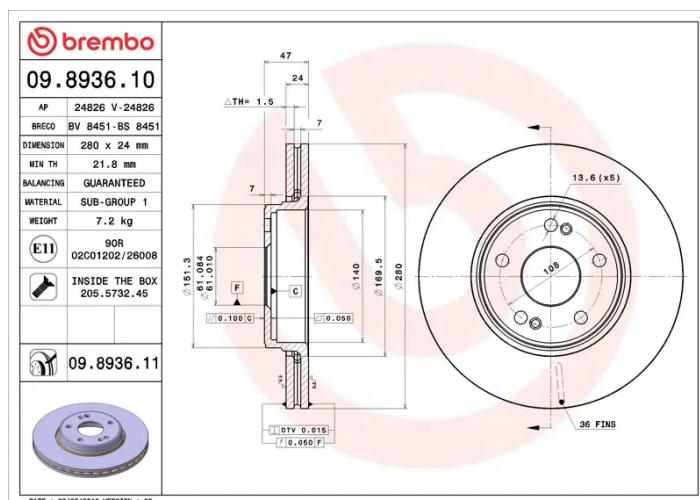

### Technical specifications

EAN code  
**8020584893616**

Axle  
**Front**

Diameter  $\varnothing$   
**280 mm**

Thickness (TH)  
**24 mm**

Height (A)  
**47 mm**

Number of holes (C)  
**5**

Brake disc type  
**Ventilated**

Centering (B)  
**61 mm**

Min. thickness  
**21,8 mm**

Tightening torque  
**110 Nm**

COMPATIBLE VEHICLES