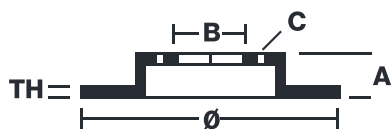

BRAKE DISC SPORT

09.B913.1S

Sport brake disc 09.B913.1S belongs to Brembo Cool Line

The Sport brake disc features TY3 grooves and the Brembo logo on the braking surface. These features provide an improved pedal feeling, more braking grip and greater fading resistance for better performance.

- ✓ Brembo quality
- ✓ ECE-R90 certificate
- ✓ Performance
- ✓ Sports driving
- ✓ Sporty look
- ✓ High carbon
- ✓ PVT ventilation
- ✓ Fastening screws
- ✓ Fading resistance

Technical specifications

EAN code	Axle	Diameter Ø
-	Front	350 mm
Thickness (TH)	Height (A)	Number of holes (C)
32 mm	51 mm	5
Brake disc type	Centering (B)	Min. thickness
Ventilated	67 mm	30 mm