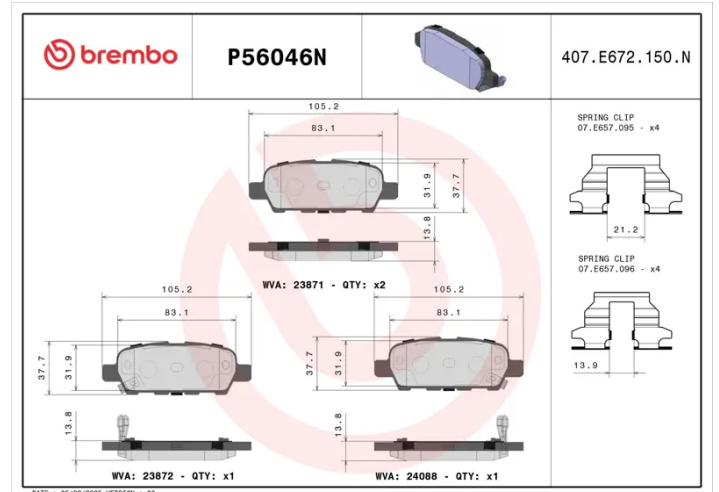

- ✓ OE-equivalent
- ✓ Brembo quality
- ✓ Safety
- ✓ Comfort
- ✓ Durability
- ✓ Dust reduction
- ✓ With accessories

Technical specifications

EAN code 8020584098844	Axle Rear	Thickness 14 mm
Width 106 mm	Height 38 mm	Braking system Akebono
Wear indicator Acoustic	WVA number 23871,23872,24088	Accessories With anti-squeal shim