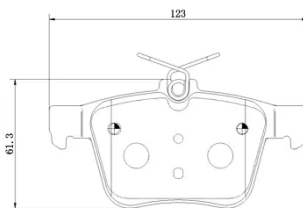

- ✓ Brembo quality
- ✓ ECE-R90 certificate
- ✓ Safety
- ✓ Performance
- ✓ Dust reduction
- ✓ Comfort

Technical specifications

EAN code 8020584130506	Axle Rear	Thickness 16 mm
Width 123 mm	Height 56 mm	Braking system Teves
Wear indicator Without	WVA number 25009,25011	Accessories With anti-squeal shim