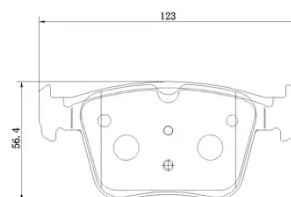

- ✓ Brembo quality
- ✓ ECE-R90 certificate
- ✓ Safety
- ✓ Performance
- ✓ Dust reduction
- ✓ Comfort

Technical specifications

EAN code 8020584130506	Axle Rear	Thickness 16 mm
Width 123 mm	Height 56 mm	Braking system Teves
Wear indicator Without	WVA number 25009,25011	Accessories With anti-squeal shim