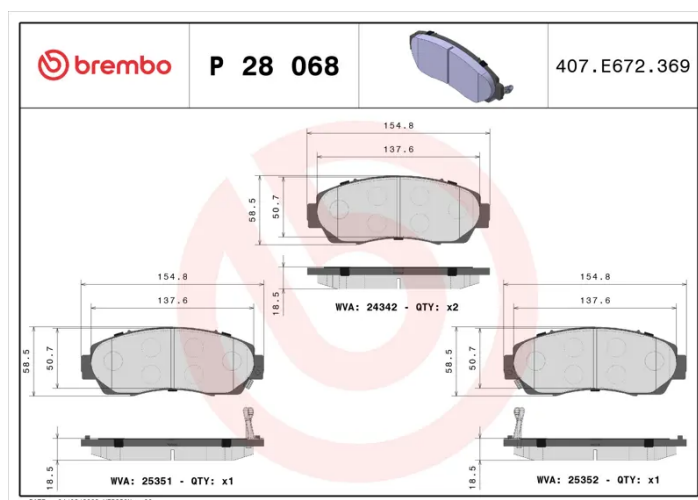

BRAKE PAD

P 28 068

The P 28 068 brake pad is synonymous with reliability

The Brembo brake pad guarantees ultimate safety when braking thanks to the use of more than 100 different compounds, designed according to the type of vehicle and use. Stopping distances reduced to a minimum, maximum driving comfort and silent operation are the most important features of Brembo materials. Brembo brake pads are supplied together with an extensive range of accessories and assembly kits for professional-standard installation.

- ✓ OE-equivalent
- ✓ Brembo quality
- ✓ ECE-R90 certificate
- ✓ Safety
- ✓ Performance
- ✓ Comfort

Technical specifications

EAN code 8020584104958	Axle Front	Thickness 18 mm
Width 155 mm	Height 59 mm	Braking system Akebono
Wear indicator Acoustic	WVA number 24342,25351,25352	Accessories With anti-squeal shim