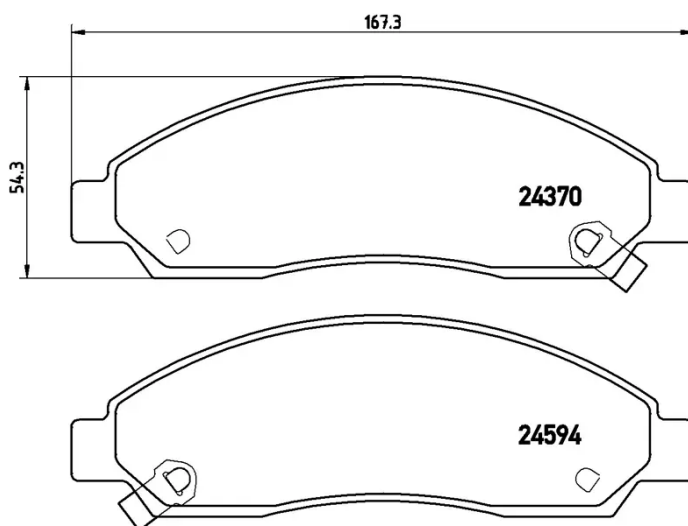

BRAKE PAD

P 34 005

The P 34 005 brake pad is synonymous with reliability

The Brembo brake pad guarantees ultimate safety when braking thanks to the use of more than 100 different compounds, designed according to the type of vehicle and use. Stopping distances reduced to a minimum, maximum driving comfort and silent operation are the most important features of Brembo materials. Brembo brake pads are supplied together with an extensive range of accessories and assembly kits for professional-standard installation.

- ✓ OE-equivalent
- ✓ Brembo quality
- ✓ ECE-R90 certificate
- ✓ Safety
- ✓ Performance
- ✓ Comfort

Technical specifications

EAN code	Axle	Thickness
8020584059548	Front	16 mm
Width	Height	Braking system
167 mm	54 mm	Sumitomo
Wear indicator	WVA number	Accessories
Acoustic	24370,24595	With anti-squeal shim