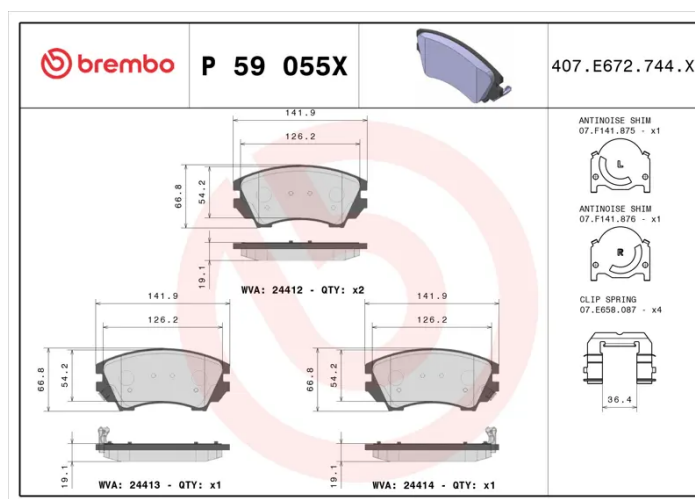

BRAKE PAD XTRA P 59 055X

The P 59 055X Xtra brake pad is synonymous with reliability

Brembo Xtra brake pads, developed to enhance the advantages of the Xtra and Max discs, are made using the special BRM X L01 compound which consists of more than 30 different components. Compared with the compound used for original-equivalent pads, the new solution assures a higher friction coefficient, which translates to more precise and stable braking, at both high and low temperatures. All this makes for greater driving comfort and improved pedal modularity, without compromising the product's mileage output.

- ✓ Brembo quality
- ✓ ECE-R90 certificate
- ✓ Safety
- ✓ Performance
- ✓ Sports driving
- ✓ With accessories

Technical specifications

EAN code 8020584069066	Axle Front	Thickness 19 mm
Width 142 mm	Height 62 mm	Braking system Mando
Wear indicator Acoustic	WVA number 24412,24413,24414	Accessories With accessories With anti-squeal shim