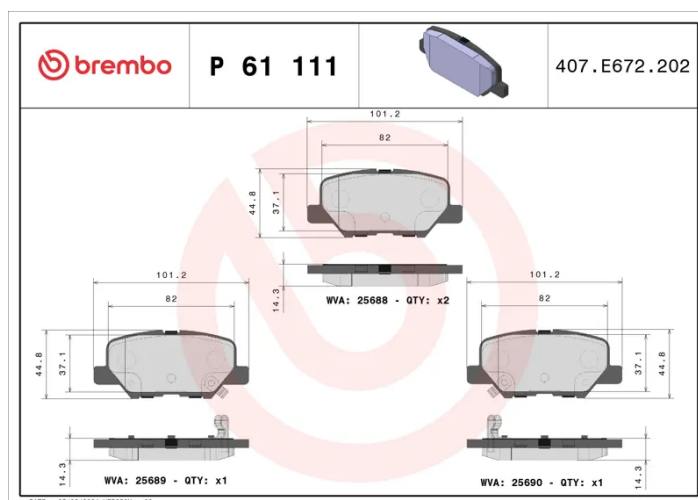

BRAKE PAD

P 61 111

The P 61 111 brake pad is synonymous with reliability

The Brembo brake pad guarantees ultimate safety when braking thanks to the use of more than 100 different compounds, designed according to the type of vehicle and use. Stopping distances reduced to a minimum, maximum driving comfort and silent operation are the most important features of Brembo materials. Brembo brake pads are supplied together with an extensive range of accessories and assembly kits for professional-standard installation.

- ✓ OE-equivalent
- ✓ Brembo quality
- ✓ ECE-R90 certificate
- ✓ Safety
- ✓ Performance
- ✓ Comfort

Technical specifications

EAN code 8020584108765	Axle Rear	Thickness 14 mm
Width 101 mm	Height 44 mm	Braking system Akebono
Wear indicator Acoustic	WVA number 25688,25689,25690	Accessories With anti-squeal shim