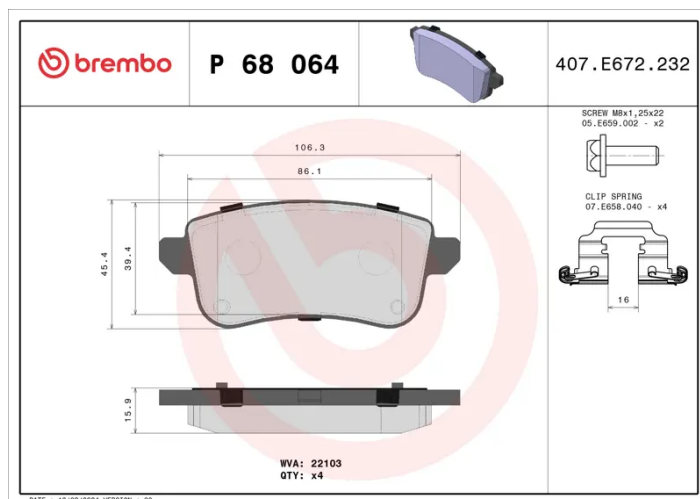

BRAKE PAD

P 68 064

The P 68 064 brake pad is synonymous with reliability

The Brembo brake pad guarantees ultimate safety when braking thanks to the use of more than 100 different compounds, designed according to the type of vehicle and use. Stopping distances reduced to a minimum, maximum driving comfort and silent operation are the most important features of Brembo materials. Brembo brake pads are supplied together with an extensive range of accessories and assembly kits for professional-standard installation.

- ✓ OE-equivalent
- ✓ Brembo quality
- ✓ ECE-R90 certificate
- ✓ Safety
- ✓ Performance
- ✓ Comfort
- ✓ With accessories

Technical specifications

EAN code 8020584080153	Axle Rear	Thickness 16 mm
Width 106 mm	Height 46 mm	Braking system Lucas
Wear indicator Without	WVA number 22103	Accessories With accessories With anti-squeal shim With brake caliper bolts