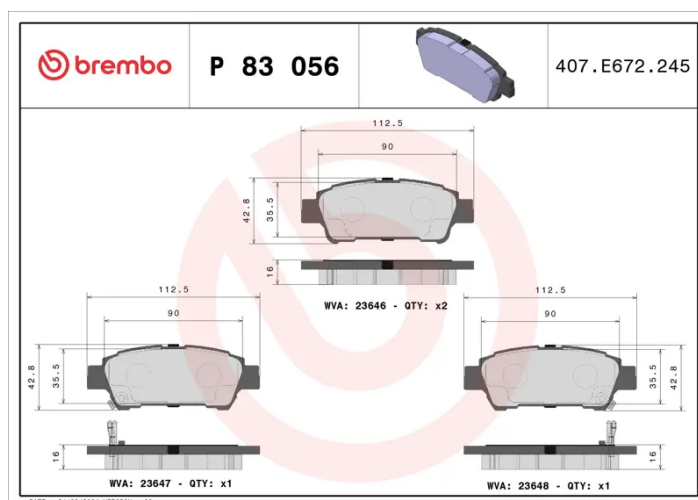

BRAKE PAD

P 83 056

The P 83 056 brake pad is synonymous with reliability

The Brembo brake pad guarantees ultimate safety when braking thanks to the use of more than 100 different compounds, designed according to the type of vehicle and use. Stopping distances reduced to a minimum, maximum driving comfort and silent operation are the most important features of Brembo materials. Brembo brake pads are supplied together with an extensive range of accessories and assembly kits for professional-standard installation.

- ✓ OE-equivalent
- ✓ Brembo quality
- ✓ ECE-R90 certificate
- ✓ Safety
- ✓ Performance
- ✓ Comfort

Technical specifications

EAN code 8020584057919	Axle Rear	Thickness 16 mm
Width 113 mm	Height 43 mm	Braking system Sumitomo
Wear indicator Acoustic	WVA number 23646,23647,23648	Accessories With anti-squeal shim