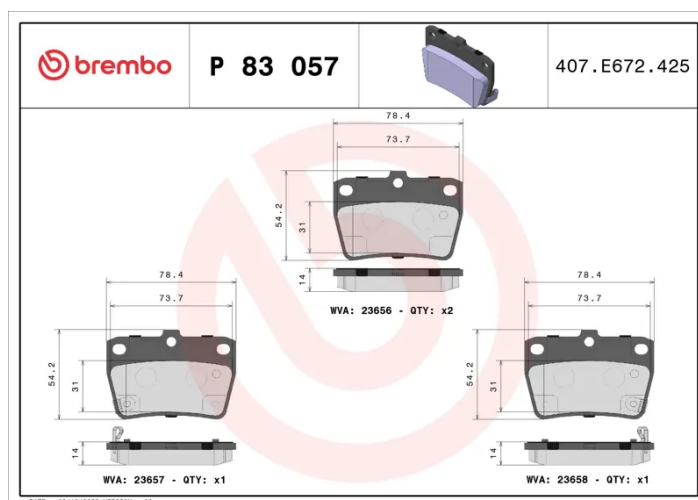

BRAKE PAD

P 83 057

The P 83 057 brake pad is synonymous with reliability

The Brembo brake pad guarantees ultimate safety when braking thanks to the use of more than 100 different compounds, designed according to the type of vehicle and use. Stopping distances reduced to a minimum, maximum driving comfort and silent operation are the most important features of Brembo materials. Brembo brake pads are supplied together with an extensive range of accessories and assembly kits for professional-standard installation.

- ✓ OE-equivalent
- ✓ Brembo quality
- ✓ ECE-R90 certificate
- ✓ Safety
- ✓ Performance
- ✓ Comfort

Technical specifications

EAN code 8020584057926	Axle Rear	Thickness 14 mm
Width 78 mm	Height 54 mm	Braking system Akebono
Wear indicator Acoustic	WVA number 23656,23657,23658	Accessories With anti-squeal shim