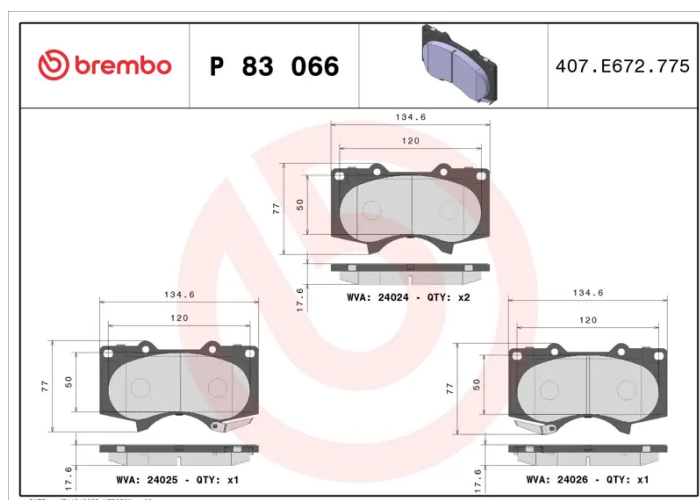

BRAKE PAD

P 83 066

The P 83 066 brake pad is synonymous with reliability

The Brembo brake pad guarantees ultimate safety when braking thanks to the use of more than 100 different compounds, designed according to the type of vehicle and use. Stopping distances reduced to a minimum, maximum driving comfort and silent operation are the most important features of Brembo materials. Brembo brake pads are supplied together with an extensive range of accessories and assembly kits for professional-standard installation.

- ✓ OE-equivalent
- ✓ Brembo quality
- ✓ ECE-R90 certificate
- ✓ Safety
- ✓ Performance
- ✓ Comfort

Technical specifications

EAN code 8020584058015	Axle Front	Thickness 18 mm
Width 135 mm	Height 77 mm	Braking system Sumitomo
Wear indicator Acoustic	WVA number 24024,24025,24026	Accessories With anti-squeal shim