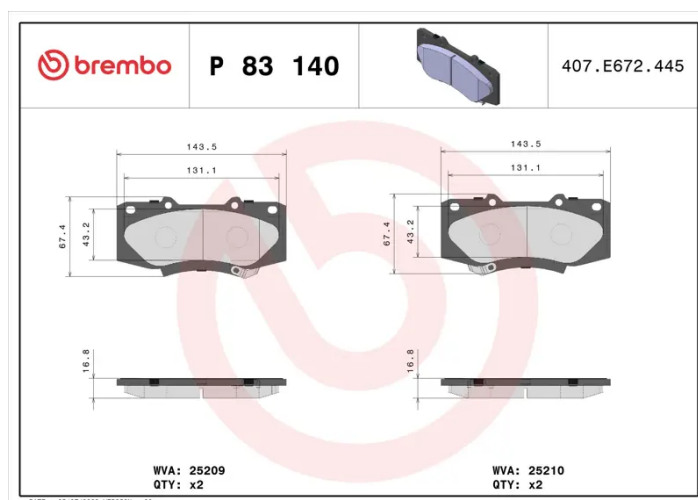

BRAKE PAD

P 83 140

The P 83 140 brake pad is synonymous with reliability

The Brembo brake pad guarantees ultimate safety when braking thanks to the use of more than 100 different compounds, designed according to the type of vehicle and use. Stopping distances reduced to a minimum, maximum driving comfort and silent operation are the most important features of Brembo materials. Brembo brake pads are supplied together with an extensive range of accessories and assembly kits for professional-standard installation.

- ✓ OE-equivalent
- ✓ Brembo quality
- ✓ ECE-R90 certificate
- ✓ Safety
- ✓ Performance
- ✓ Comfort

Technical specifications

EAN code 8020584103869	Axle Front	Thickness 17 mm
Width 143 mm	Height 67 mm	Braking system Advics
Wear indicator Acoustic	WVA number 25209,25210	Accessories With anti-squeal shim