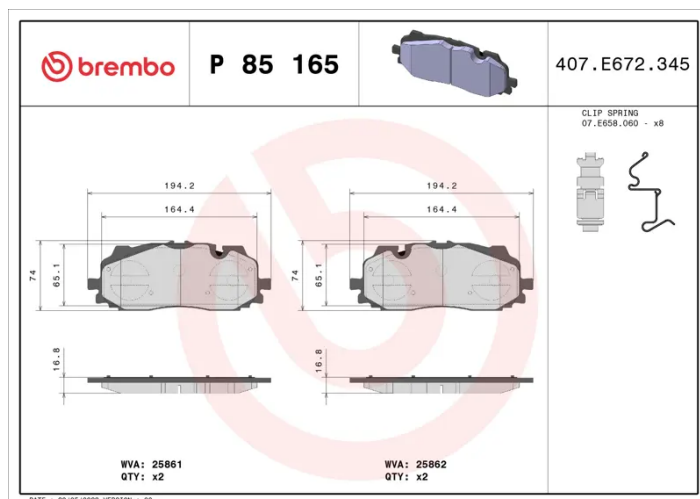

BRAKE PAD

P 85 165

The P 85 165 brake pad is synonymous with reliability

The Brembo brake pad guarantees ultimate safety when braking thanks to the use of more than 100 different compounds, designed according to the type of vehicle and use. Stopping distances reduced to a minimum, maximum driving comfort and silent operation are the most important features of Brembo materials. Brembo brake pads are supplied together with an extensive range of accessories and assembly kits for professional-standard installation.

- ✓ OE-equivalent
- ✓ Brembo quality
- ✓ ECE-R90 certificate
- ✓ Safety
- ✓ Performance
- ✓ Comfort
- ✓ With accessories

Technical specifications

| | | |
|--|----------------------------------|--|
| EAN code 8020584087015 | Axle Front | Thickness 17 mm |
| Width 194 mm | Height 74 mm | Braking system Akebono |
| Wear indicator Prepared for wear indicator | WVA number 25861,25862 | Accessories With accessories With anti-squeal shim |