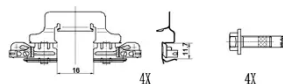

- ✓ OE-equivalent
- ✓ Brembo quality
- ✓ ECE-R90 certificate
- ✓ Safety
- ✓ Performance
- ✓ Comfort
- ✓ With accessories

Technical specifications

EAN code **8020584120170** Axle **Front and rear** Thickness **18 mm**

Width **129 mm** Height **59 mm** Braking system **TRW**

Wear indicator **Prepared for wear indicator** WVA number **26265,26266**

Accessories
With accessories
With anti-squeal shim
With brake caliper bolts