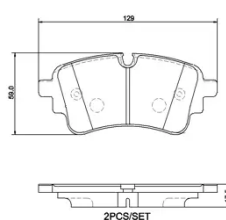

- ✓ OE-equivalent
- ✓ Brembo quality
- ✓ ECE-R90 certificate
- ✓ Safety
- ✓ Performance
- ✓ Comfort
- ✓ With accessories

Technical specifications

EAN code **8020584120170** Axle **Front and rear** Thickness **18 mm**

Width **129 mm** Height **59 mm** Braking system **TRW**

Wear indicator **Prepared for wear indicator** WVA number **26265,26266**

Accessories
With accessories
With anti-squeal shim
With brake caliper bolts