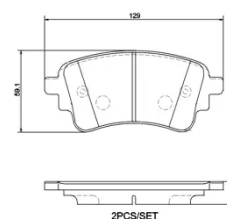

- ✓ OE-equivalent
- ✓ Brembo quality
- ✓ ECE-R90 certificate
- ✓ Safety
- ✓ Performance
- ✓ Comfort
- ✓ With accessories

Technical specifications

EAN code **8020584120170** Axle **Front and rear** Thickness **18 mm**

Width **129 mm** Height **59 mm** Braking system **TRW**

Wear indicator **Prepared for wear indicator** WVA number **26265,26266**

Accessories
With accessories
With anti-squeal shim
With brake caliper bolts