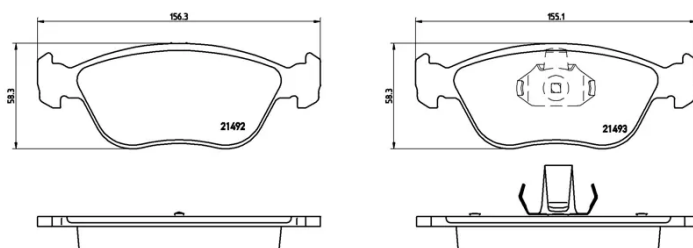

### Technical specifications

EAN code <b>8020584091166</b>	Axle <b>Front</b>	Thickness <b>20 mm</b>
Width <b>156 mm</b>	Height <b>58 mm</b>	Braking system <b>Teves</b>
Wear indicator <b>Without</b>	WVA number <b>21492,21493</b>	Accessories <b>With accessories</b> <b>With anti-squeal shim</b> <b>With piston clip</b>