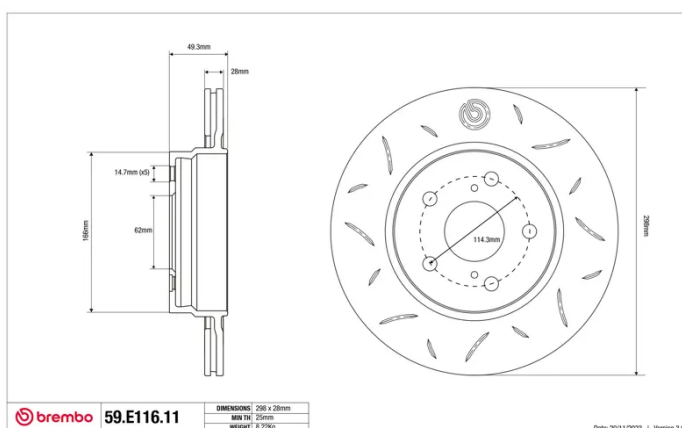

SPORT | TY3 BRAKE DISC

59.E116.11

The 59.E116.11 brake disc is synonymous with reliability

Type-3 slotting used to distinguish the Brembo SPORT | TY3 brake disc is widely used in professional motorsports. It therefore offers superior initial response with excellent release characteristics, improving braking performance while giving the vehicle an aggressive appearance. The Brembo logo on the braking surface adds an exclusive and unique touch to the vehicle. The SPORT | TY3 brake discs are plug-and-play since they replace OE discs directly.

- ✓ OE-equivalent
- ✓ Brembo quality
- ✓ ECE-R90 certificate
- ✓ Safety
- ✓ Performance
- ✓ Comfort
- ✓ Sports driving
- ✓ Sparty look

Technical specifications

Diameter	Thickness (TH)	Height (A)
299 mm	28 mm	49 mm
Number of holes (C)	Brake disc type	Centering
5	Solid	62 mm
Min. thickness	Axle	
25 mm	Front	
Units per box	EAN code	
1	8020584606841	

59.E116.11

DIMENSIONI	268 x 28mm
MIN TH	25mm
WEIGHT	6.23kg

Date: 2011/2023 | Version: 3.00