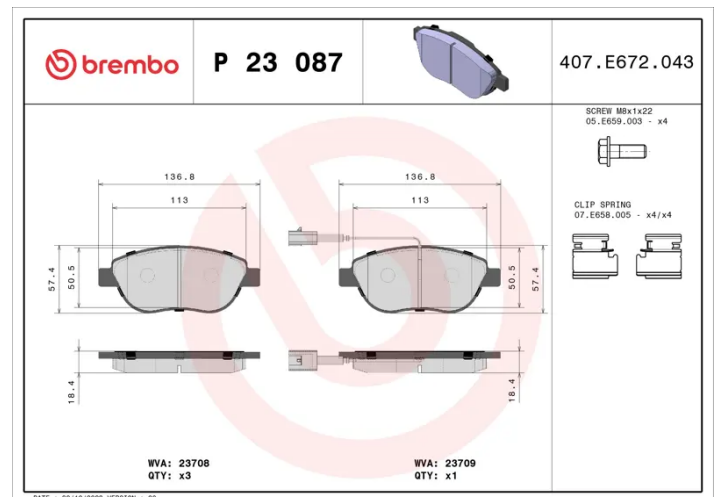

BRAKE PAD

P 23 087

The P 23 087 brake pad is synonymous with reliability

The Brembo brake pad guarantees ultimate safety when braking thanks to the use of more than 100 different compounds, designed according to the type of vehicle and use. Stopping distances reduced to a minimum, maximum driving comfort and silent operation are the most important features of Brembo materials. Brembo brake pads are supplied together with an extensive range of accessories and assembly kits for professional-standard installation.

- ✓ OE-equivalent
- ✓ Brembo quality
- ✓ ECE-R90 certificate
- ✓ Safety
- ✓ Performance
- ✓ Comfort
- ✓ With accessories

Technical specifications

EAN code 8020584051573	Axle Front	Thickness 19 mm
Width 137 mm	Height 57 mm	Braking system Bosch
Wear indicator Electric	WVA number 23708,23709,23981	Accessories With accessories With anti-squeal shim With brake caliper bolts