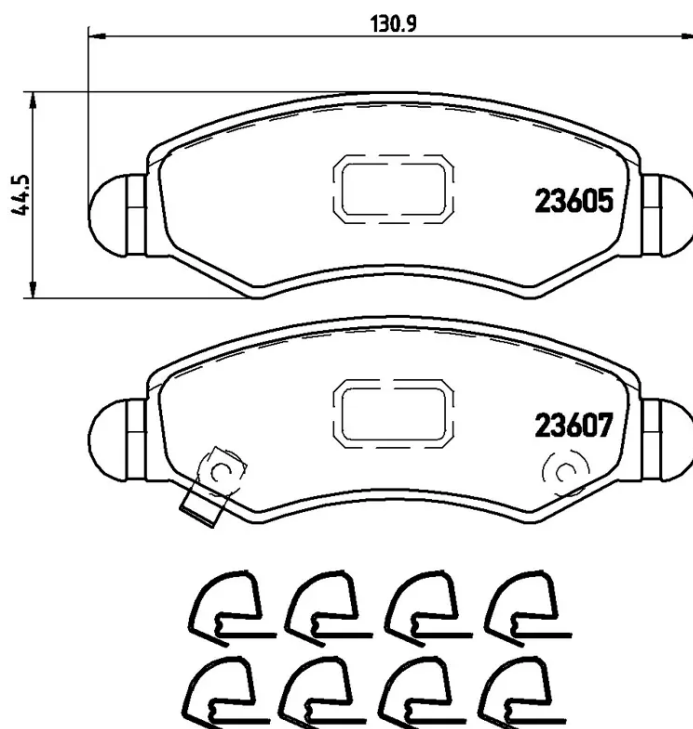

BRAKE PAD

P 79 015

The P 79 015 brake pad is synonymous with reliability

The Brembo brake pad guarantees ultimate safety when braking thanks to the use of more than 100 different compounds, designed according to the type of vehicle and use. Stopping distances reduced to a minimum, maximum driving comfort and silent operation are the most important features of Brembo materials. Brembo brake pads are supplied together with an extensive range of accessories and assembly kits for professional-standard installation.

- ✓ OE-equivalent
- ✓ Brembo quality
- ✓ ECE-R90 certificate
- ✓ Safety
- ✓ Performance
- ✓ Comfort
- ✓ With accessories

Technical specifications

EAN code 8020584059678	Axle Front	Thickness 16 mm
Width 131 mm	Height 45 mm	Braking system Bosch
Wear indicator Acoustic	WVA number 23605,23607	Accessories With accessories With anti-squeal shim