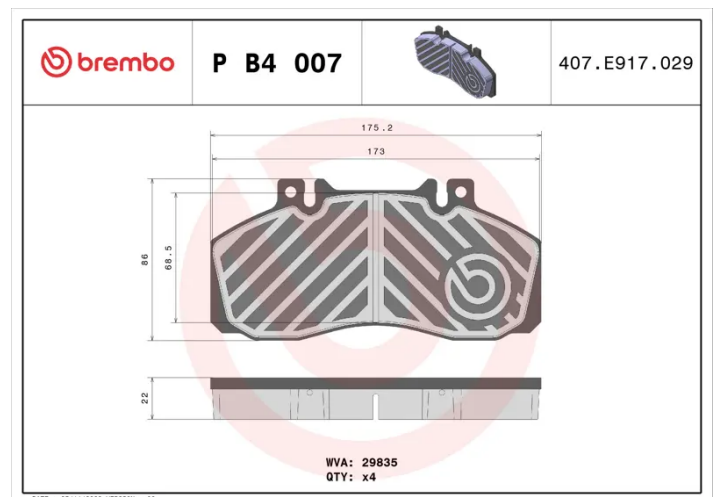

BRAKE PAD

P B4 007

The P B4 007 brake pad is synonymous with reliability

The Brembo brake pad guarantees ultimate safety when braking thanks to the use of more than 100 different compounds, designed according to the type of vehicle and use. Stopping distances reduced to a minimum, maximum driving comfort and silent operation are the most important features of Brembo materials. Brembo brake pads are supplied together with an extensive range of accessories and assembly kits for professional-standard installation.

- ✓ OE-equivalent
- ✓ Brembo quality
- ✓ ECE-R90 certificate
- ✓ Safety
- ✓ Performance
- ✓ Comfort

Technical specifications

EAN code 8020584122525	Axle Front and rear	Thickness 22 mm
Width 175 mm	Height 86 mm	Braking system TRW
Wear indicator Prepared for wear indicator	WVA number 29835	Accessories With anti-squeal shim