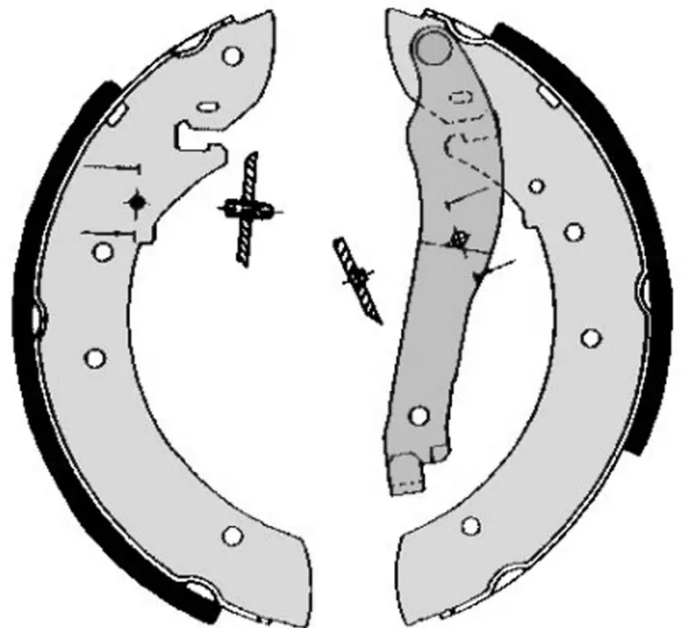

Technical specifications

EAN code
8432509643242

Rear

Diameter
255 mm

Width
61 mm

Braking system
TRW-Lucas

Parking brake lever