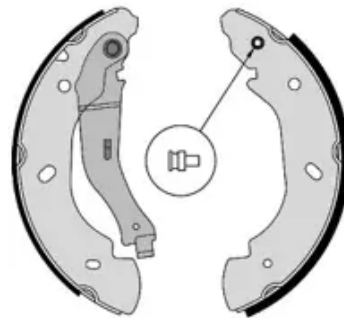

SHOE KIT H 24 068

The H 24 068 shoe kit is synonymous with reliability

The standard Brembo kit is the ideal solution for drum brake maintenance. The kit contains all the components necessary for drum brake maintenance: shoes, brake wheel cylinders, springs, lubricant, and fixing kit.

- ✓ OE-equivalent
- ✓ Brembo quality
- ✓ ECE-R90 certificate
- ✓ Safety
- ✓ Durability
- ✓ Quick assembly
- ✓ With accessories

Technical specifications

EAN code 8020584071441	Axle Rear	Diameter 254 mm
Width 52 mm	Master cylinder diameter 25 mm	Type of assembly Not pre-assembled
Braking system Bosch	Brake proportioning valve	