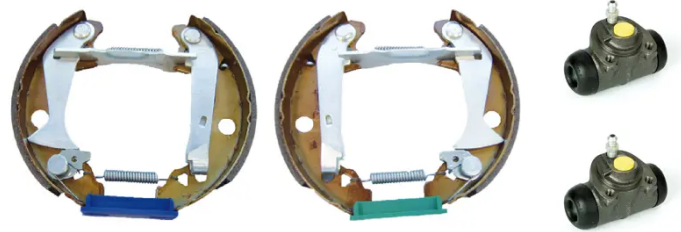

SHOE KIT K 61 022

The K 61 022 shoe kit is synonymous with reliability

The Brembo Kit & Fit is the ideal solution for the maintenance of drum brakes: everything you need for quick and efficient servicing is supplied in a single pre-assembled package, all with guaranteed Brembo quality. The kit contains all the components necessary for drum brake maintenance: shoes, brake wheel cylinders, springs, lubricant, and fixing kit.

- ✓ OE-equivalent
- ✓ Brembo quality
- ✓ ECE-R90 certificate
- ✓ Safety
- ✓ Durability
- ✓ Quick assembly
- ✓ With accessories
- ✓ Pre-Assembled Kit

Technical specifications

EAN code	Axle	Diameter
8020584076088	Rear	180 mm
Width	Master cylinder diameter	Type of assembly
32 mm	22 mm	Pre-assembled
Braking system	Brake proportioning valve	
Bendix	Manual	