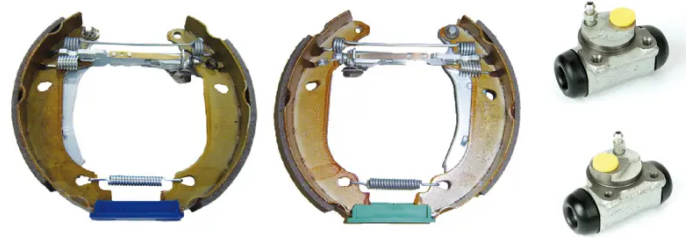

# SHOE KIT K 68 038

The K 68 038 shoe kit is synonymous with reliability

The Brembo Kit & Fit is the ideal solution for the maintenance of drum brakes: everything you need for quick and efficient servicing is supplied in a single pre-assembled package, all with guaranteed Brembo quality. The kit contains all the components necessary for drum brake maintenance: shoes, brake wheel cylinders, springs, lubricant, and fixing kit.

## Technical specifications

EAN code	Axle	Diameter
<b>8020584076736</b>	<b>Rear</b>	<b>180 mm</b>
Width	Master cylinder diameter	Type of assembly
<b>42 mm</b>	<b>21 mm</b>	<b>Pre-assembled</b>
Braking system	Brake proportioning valve	
<b>Bendix</b>		