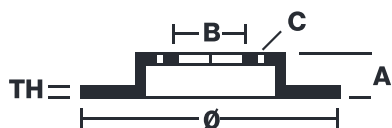

## 08.2981.10

The 08.2981.10 brake disc is synonymous with reliability

The Brembo brake disc is fully interchangeable with an Original Equipment brake disc. The control of the entire production cycle allows Brembo to offer brake discs with outstanding performance levels, reliability, durability and comfort in all conditions of use. All Brembo brake discs are accompanied by the ECE-R90 homologation.

### Technical specifications

EAN code  
**8020584298114**

Axle  
**Front**

Diameter Ø  
**278 mm**

Thickness (TH)  
**13 mm**

Height (A)  
**119 mm**

Number of holes (C)  
**5**

Brake disc type  
**Solid**