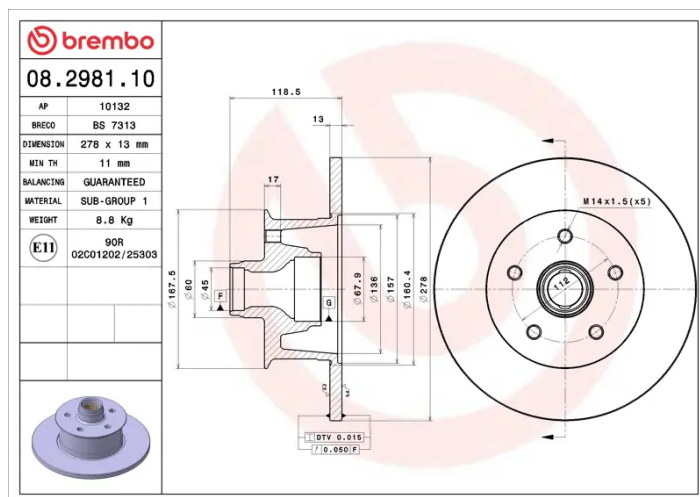

Technical specifications

EAN code
8020584298114

Axle
Front

Diameter Ø
278 mm

Thickness (TH)
13 mm

Height (A)
119 mm

Number of holes (C)
5

Brake disc type
Solid

Centering (B)
45 mm

Min. thickness
11 mm