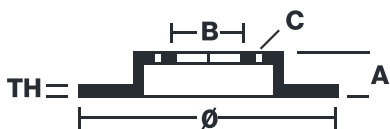

### Technical specifications

EAN code  
**8020584498217**

Axle  
**Front**

Diameter  $\varnothing$   
**263 mm**

Thickness (TH)  
**14,3 mm**

Height (A)  
**65 mm**

Number of holes (C)  
**5**

Brake disc type  
**Solid**