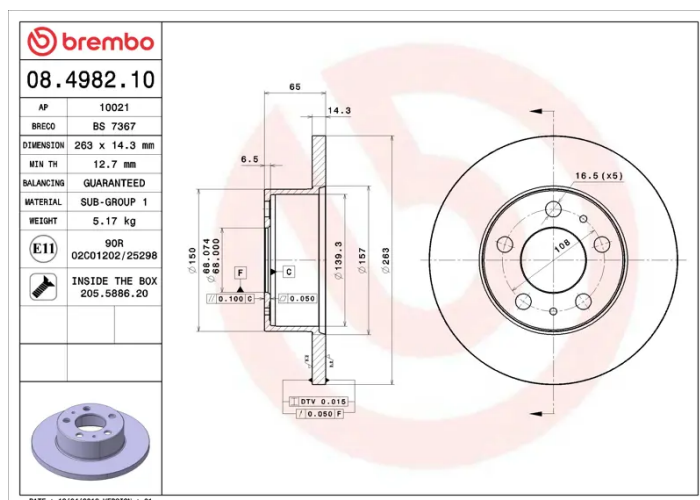

### Technical specifications

EAN code  
**8020584498217**

Axle  
**Front**

Diameter  $\varnothing$   
**263 mm**

Thickness (TH)  
**14,3 mm**

Height (A)  
**65 mm**

Number of holes (C)  
**5**

Brake disc type  
**Solid**

Centering (B)  
**68 mm**

Min. thickness  
**12,7 mm**

Tightening torque  
**110 Nm**

COMPATIBLE VEHICLES