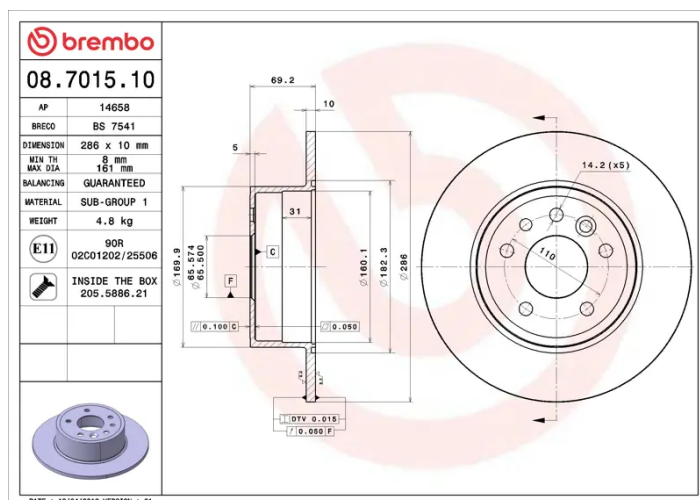

### Technical specifications

EAN code  
**8020584701515**

Axle  
**Rear**

Diameter  $\varnothing$   
**286 mm**

Thickness (TH)  
**10 mm**

Height (A)  
**69 mm**

Number of holes (C)  
**5**

Brake disc type  
**Solid**

Centering (B)  
**65 mm**

Min. thickness  
**8 mm**

Tightening torque  
**110 Nm**

COMPATIBLE VEHICLES