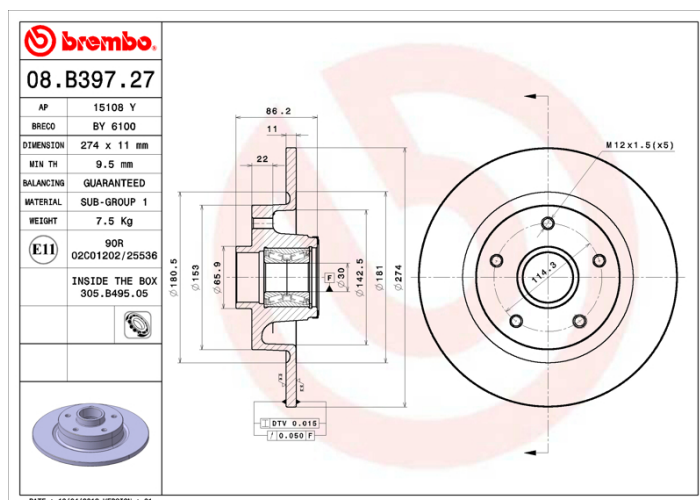

BRAKE DISC

08.B397.27

The **08.B397.27** brake disc is synonymous with reliability

The Brembo brake disc is fully interchangeable with an Original Equipment brake disc. The control of the entire production cycle allows Brembo to offer brake discs with outstanding performance levels, reliability, durability and comfort in all conditions of use. All Brembo brake discs are accompanied by the ECE-R90 homologation.

- ✓ OE-equivalent
- ✓ Brembo quality
- ✓ ECE-R90 certificate
- ✓ Safety
- ✓ Bearing kit

Technical specifications

EAN code
8020584227930

Axle
Rear

Diameter Ø
274 mm

Thickness (TH)
11 mm

Height (A)
86 mm

Number of holes (C)
5

Brake disc type
Solid

Centering (B)
30 mm

Min. thickness
9,5 mm

COMPATIBLE VEHICLES

COMPATIBLE OE PART NUMBERS

402029646R RENAULT

432000007R RENAULT

432020984R RENAULT