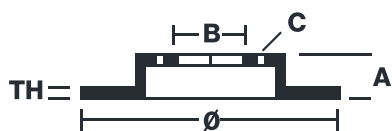

BRAKE DISC

08.B397.27

The **08.B397.27** brake disc is synonymous with reliability

The Brembo brake disc is fully interchangeable with an Original Equipment brake disc. The control of the entire production cycle allows Brembo to offer brake discs with outstanding performance levels, reliability, durability and comfort in all conditions of use. All Brembo brake discs are accompanied by the ECE-R90 homologation.

- ✓ OE-equivalent
- ✓ Brembo quality
- ✓ ECE-R90 certificate
- ✓ Safety
- ✓ Bearing kit

Technical specifications

EAN code
8020584227930

Axle
Rear

Diameter Ø
274 mm

Thickness (TH)
11 mm

Height (A)
86 mm

Number of holes (C)
5