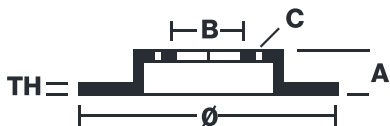

## 08.C742.27

The **08.C742.27** brake disc is synonymous with reliability

The Brembo brake disc is fully interchangeable with an Original Equipment brake disc. The control of the entire production cycle allows Brembo to offer brake discs with outstanding performance levels, reliability, durability and comfort in all conditions of use. All Brembo brake discs are accompanied by the ECE-R90 homologation.

### Technical specifications

EAN code  
**8020584237892**

Axle  
**Rear**

Diameter  $\varnothing$   
**290** mm

Thickness (TH)  
**11** mm

Height (A)  
**90** mm

Number of holes (C)  
**5**

Brake disc type  
**Solid**