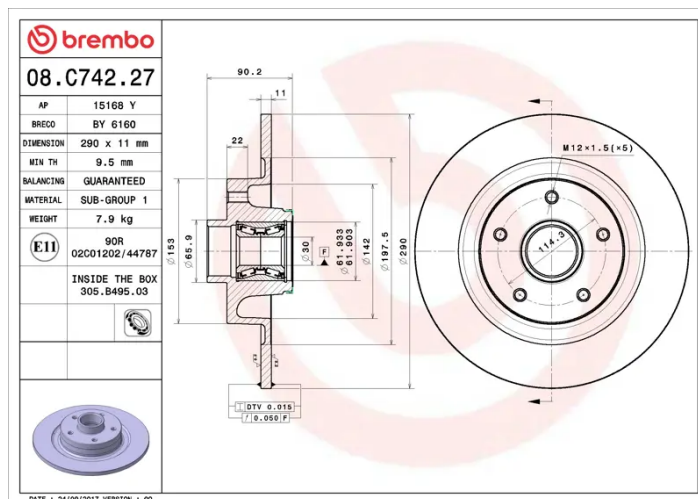

### Technical specifications

EAN code  
**8020584237892**

Axle  
**Rear**

Diameter  $\varnothing$   
**290** mm

Thickness (TH)  
**11** mm

Height (A)  
**90** mm

Number of holes (C)  
**5**

Brake disc type  
**Solid**

Centering (B)  
**30** mm

Min. thickness  
**9,5** mm

COMPATIBLE VEHICLES