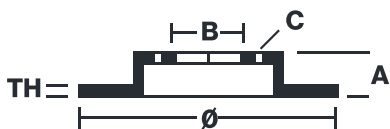

### Technical specifications

EAN code	Axle	Diameter Ø
<b>8020584462621</b>	<b>Front</b>	<b>285</b> mm
Thickness (TH)	Height (A)	Number of holes (C)
<b>21</b> mm	<b>32</b> mm	<b>4</b>
Brake disc type	Centering (B)	Min. thickness
<b>Ventilated</b>	<b>61</b> mm	<b>19</b> mm