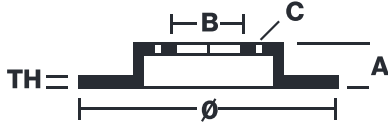

Technical specifications

EAN code 8020584211311	Axle Front	Diameter Ø 284 mm
Thickness (TH) 22 mm	Height (A) 44 mm	Number of holes (C) 4
Brake disc type Ventilated	Centering (B) 59 mm	Min. thickness 20,2 mm

Tightening torque
98 Nm

09.4939.14	
AP	24242 V-24242 E-24273
BRECO	BV 7974-BS 7974
DIMENSION	284 x 22 mm
MIN TH	20.2 mm
BALANCING	GUARANTEED
MATERIAL	SUB-GROUP 1
WEIGHT	6 kg
KBA	DA
KBA	60436
INSIDE THE BOX	205.5732.91
PVT	
	09.4939.11
DATE : 21/11/2014 VERSION : 01	

COMPATIBLE VEHICLES