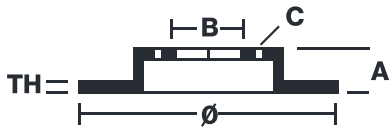

BRAKE DISC SPORT

09.4939.2S

Sport brake disc 09.4939.2S belongs to Brembo Cool Line

The Sport brake disc features TY3 grooves and the Brembo logo on the braking surface. These features provide an improved pedal feeling, more braking grip and greater fading resistance for better performance.

- ✓ Brembo quality
- ✓ ECE-R90 certificate
- ✓ Performance
- ✓ Sports driving
- ✓ Sporty look
- ✓ PVT ventilation
- ✓ Fastening screws
- ✓ Fading resistance

Technical specifications

EAN code	Axle	Diameter Ø
-	Front	284 mm
Thickness (TH)	Height (A)	Number of holes (C)
22 mm	44 mm	5
Brake disc type	Centering (B)	Min. thickness
Ventilated	59 mm	20,2 mm
Tightening torque		
98 Nm		