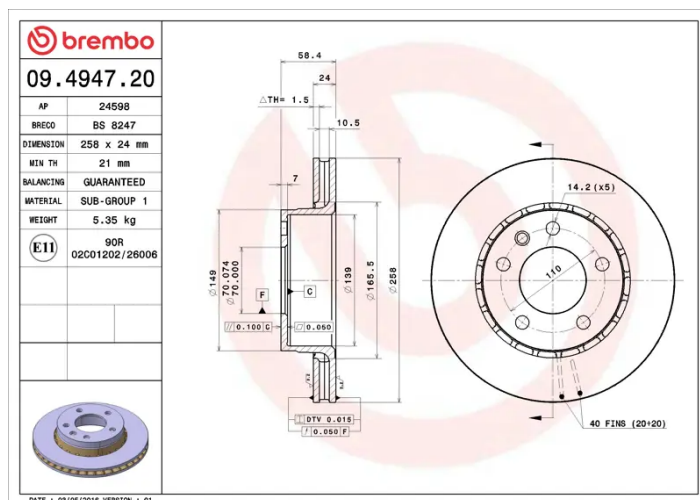

- ✓ OE-equivalent
- ✓ Brembo quality
- ✓ ECE-R90 certificate
- ✓ Safety

Technical specifications

EAN code
8020584494721

Axle
Front

Diameter Ø
258 mm

Thickness (TH)
24 mm

Height (A)
58 mm

Number of holes (C)
5

Brake disc type
Ventilated

Centering (B)
70 mm

Min. thickness
21 mm

Tightening torque
110 Nm

COMPATIBLE OE PART NUMBERS

90223919	CHEVROLET
----------	-----------

90271134	CHEVROLET
----------	-----------

569039	OPEL
--------	------