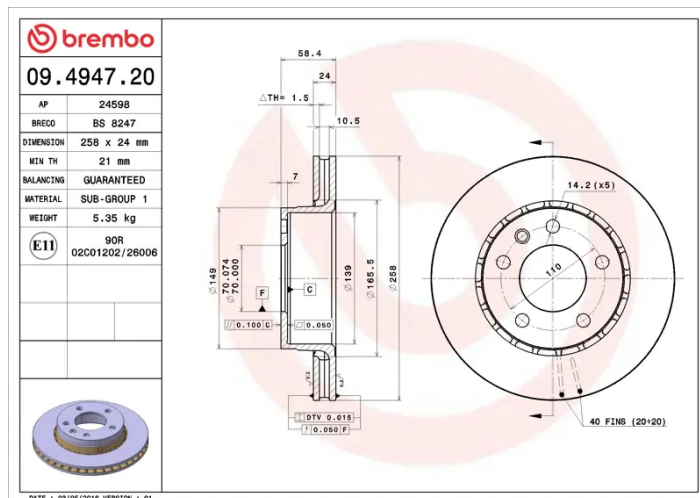

### Technical specifications

EAN code  
**8020584494721**

Axle  
**Front**

Diameter Ø  
**258** mm

Thickness (TH)  
**24** mm

Height (A)  
**58** mm

Number of holes (C)  
**5**

Brake disc type  
**Ventilated**

Centering (B)  
**70** mm

Min. thickness  
**21** mm

Tightening torque  
**110** Nm

COMPATIBLE VEHICLES