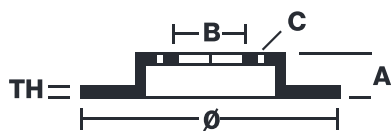

BRAKE DISC

09.4947.20

The **09.4947.20** brake disc is synonymous with reliability

The Brembo brake disc is fully interchangeable with an Original Equipment brake disc. The control of the entire production cycle allows Brembo to offer brake discs with outstanding performance levels, reliability, durability and comfort in all conditions of use. All Brembo brake discs are accompanied by the ECE-R90 homologation.

- ✓ OE-equivalent
- ✓ Brembo quality
- ✓ ECE-R90 certificate
- ✓ Safety

Technical specifications

EAN code
8020584494721

Axle
Front

Diameter Ø
258 mm

Thickness (TH)
24 mm

Height (A)
58 mm

Number of holes (C)
5