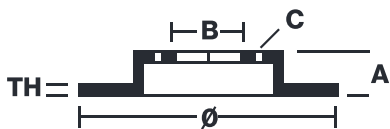

### Technical specifications

EAN code  
**8020584494721**

Axle  
**Front**

Diameter Ø  
**258** mm

Thickness (TH)  
**24** mm

Height (A)  
**58** mm

Number of holes (C)  
**5**

Brake disc type  
**Ventilated**