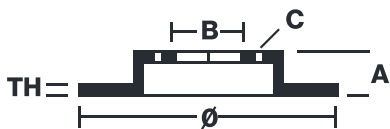

## 09.5173.14

The 09.5173.14 brake disc is synonymous with reliability

The Brembo brake disc is fully interchangeable with an Original Equipment brake disc. The control of the entire production cycle allows Brembo to offer brake discs with outstanding performance levels, reliability, durability and comfort in all conditions of use. All Brembo brake discs are accompanied by the ECE-R90 homologation.

### Technical specifications

EAN code  
**8020584015827**

Axle  
**Front**

Diameter Ø  
**289 mm**

Thickness (TH)  
**20 mm**

Height (A)  
**65 mm**

Number of holes (C)  
**6**

Brake disc type  
**Ventilated**