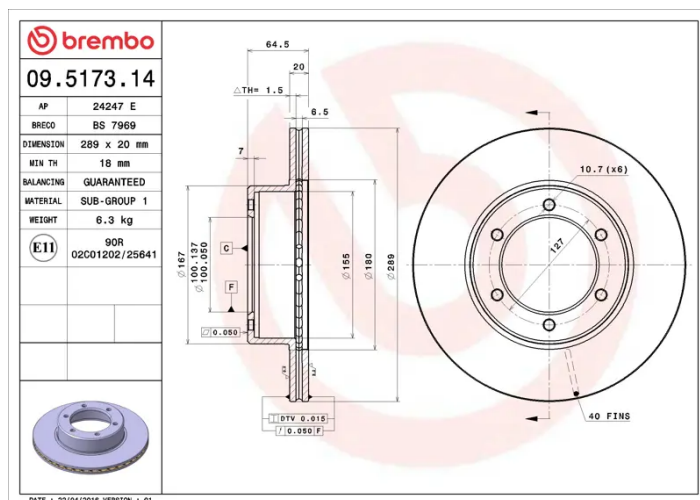

### Technical specifications

EAN code  
**8020584015827**

Axle  
**Front**

Diameter Ø  
**289 mm**

Thickness (TH)  
**20 mm**

Height (A)  
**65 mm**

Number of holes (C)  
**6**

Brake disc type  
**Ventilated**

Centering (B)  
**100 mm**

Min. thickness  
**18 mm**

Tightening torque  
**112 Nm**

**COMPATIBLE VEHICLES**