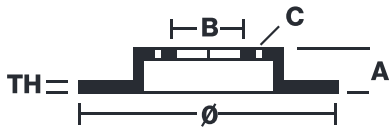

BRAKE DISC XTRA

09.5390.3X

The 09.5390.3X Xtra brake disc is synonymous with reliability

The Brembo Xtra brake disc features holes on the braking surface. The holes are designed to improve the cooling of the braking system, to generate greater fading resistance and grip in the initial stages of braking. The sports look is also enhanced by the presence of the UV paint.

- ✓ Brembo quality
- ✓ ECE-R90 certificate
- ✓ Performance
- ✓ Sports driving
- ✓ Sporty look
- ✓ High carbon
- ✓ Anti-corrosion
- ✓ Fastening screws

Technical specifications

EAN code
8020584212387

Axle
Front

Diameter Ø
286 mm

Thickness (TH)
22 mm

Height (A)
52 mm

Number of holes (C)
5

Brake disc type
Ventilated

Centering (B)
79 mm

Min. thickness
20,6 mm

Tightening torque
120 Nm