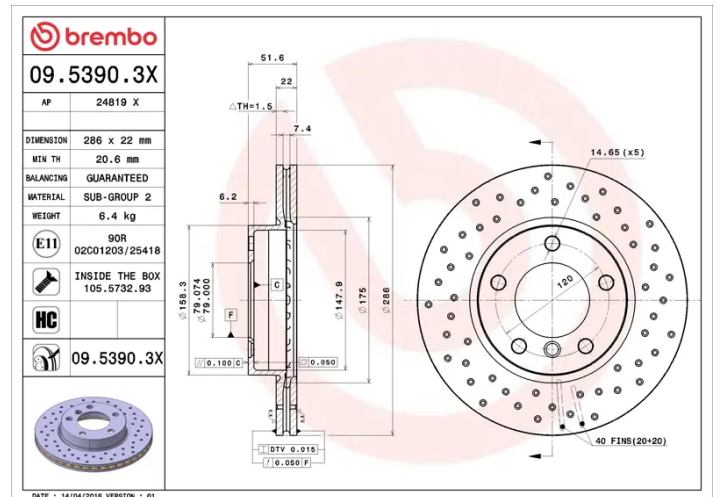

- ✓ Brembo quality
- ✓ ECE-R90 certificate
- ✓ Performance
- ✓ Sports driving
- ✓ Sporty look
- ✓ High carbon
- ✓ Anti-corrosion
- ✓ Fastening screws

Technical specifications

EAN code
8020584212387

Axle
Front

Diameter Ø
286 mm

Thickness (TH)
22 mm

Height (A)
52 mm

Number of holes (C)
5

Brake disc type
Ventilated

Centering (B)
79 mm

Min. thickness
20,6 mm

Tightening torque
120 Nm