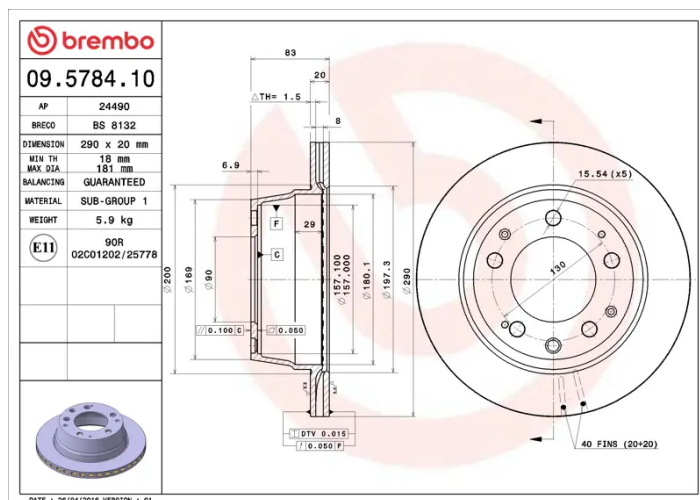

### Technical specifications

EAN code  
**8020584578414**

Axle  
**Rear**

Diameter Ø  
**290 mm**

Thickness (TH)  
**20 mm**

Height (A)  
**83 mm**

Number of holes (C)  
**5**

Brake disc type  
**Ventilated**

Centering (B)  
**90 mm**

Min. thickness  
**18 mm**

Tightening torque  
**130 Nm**

COMPATIBLE VEHICLES