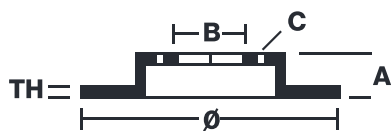

## 09.5784.10

The **09.5784.10** brake disc is synonymous with reliability

The Brembo brake disc is fully interchangeable with an Original Equipment brake disc. The control of the entire production cycle allows Brembo to offer brake discs with outstanding performance levels, reliability, durability and comfort in all conditions of use. All Brembo brake discs are accompanied by the ECE-R90 homologation.

### Technical specifications

EAN code  
**8020584578414**

Axle  
**Rear**

Diameter Ø  
**290 mm**

Thickness (TH)  
**20 mm**

Height (A)  
**83 mm**

Number of holes (C)  
**5**

Brake disc type  
**Ventilated**