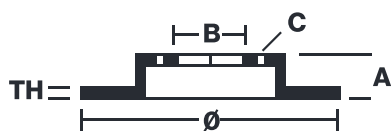

BRAKE DISC

09.8642.10

The **09.8642.10** brake disc is synonymous with reliability

The Brembo brake disc is fully interchangeable with an Original Equipment brake disc. The control of the entire production cycle allows Brembo to offer brake discs with outstanding performance levels, reliability, durability and comfort in all conditions of use. All Brembo brake discs are accompanied by the ECE-R90 homologation.

- ✓ OE-equivalent
- ✓ Brembo quality
- ✓ ECE-R90 certificate
- ✓ Safety
- ✓ Fastening screws

Technical specifications

EAN code
8020584864210

Axle
Front

Diameter Ø
302 mm

Thickness (TH)
26 mm

Height (A)
50 mm