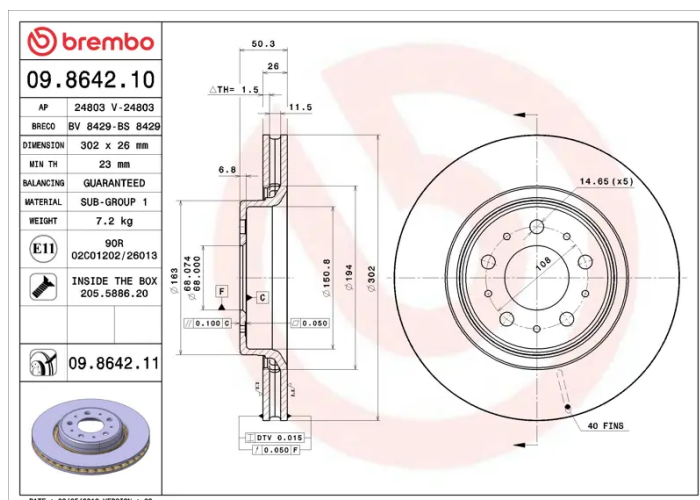

- ✓ OE-equivalent
- ✓ Brembo quality
- ✓ ECE-R90 certificate
- ✓ Safety
- ✓ Fastening screws

Technical specifications

EAN code
8020584864210

Axle
Front

Diameter Ø
302 mm

Thickness (TH)
26 mm

Height (A)
50 mm

Number of holes (C)
5

Brake disc type
Ventilated

Centering (B)
68 mm

Min. thickness
23 mm

Tightening torque
110 Nm

COMPATIBLE VEHICLES

COMPATIBLE OE PART NUMBERS

272276 VOLVO