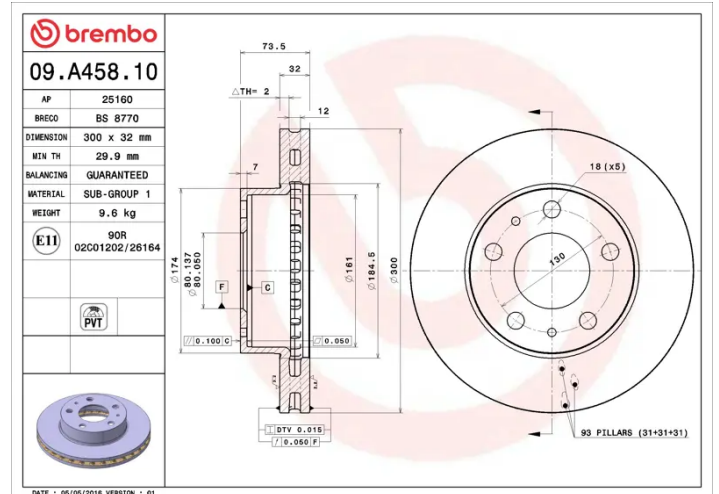

### Technical specifications

EAN code  
**8020584019450**

Axle  
**Front**

Diameter Ø  
**300** mm

Thickness (TH)  
**32** mm

Height (A)  
**74** mm

Number of holes (C)  
**5**

Brake disc type  
**Ventilated**

Centering (B)  
**80** mm

Min. thickness  
**29,9** mm

Tightening torque  
**170** Nm

COMPATIBLE VEHICLES